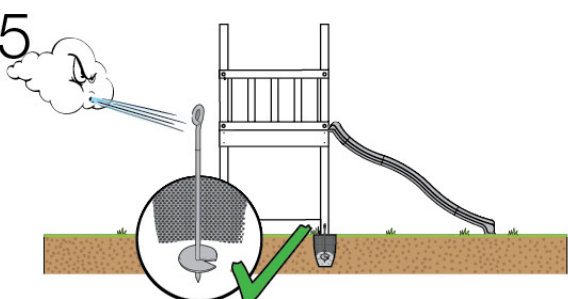

02 Safe Playground

02-1

02-2

02-3

02-4

02-5