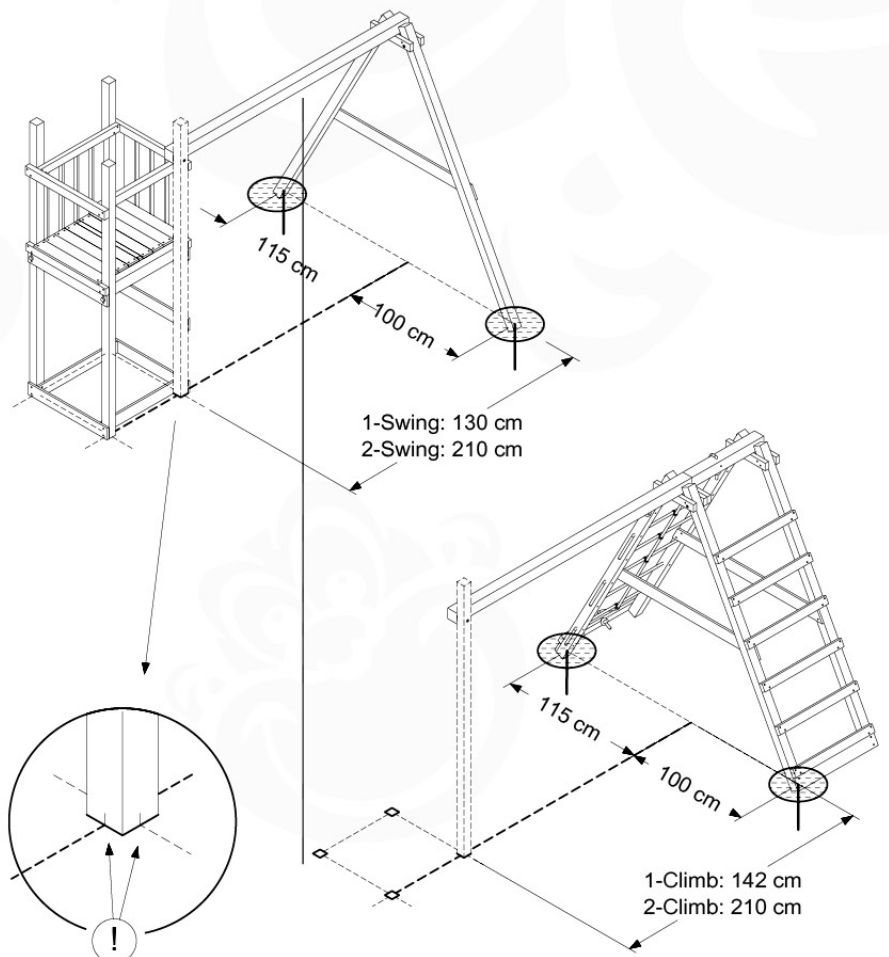

Foundation Plan - P06 - 27-11-2020 - v3

04 Base Tower

BT11

	PartNo	PartName	QTY.
Hardware Pack	001_406	Stealth Screw 8x45	10
	002_220	Gap Point Screw T25 - 5x45	118
	002_223	Gap Point Screw T25 - 5x80	20
Other	007_001	Ground-anchor	2
Hardware Pack	022_31x	bpc-base version 3	8
	022_84x	bpc cover	8
Timber	A240	Post 70x70 L2400	4
	C114	Beam 1140 mm	5
	D100	Board 1000 mm	11-14
	D114	Board 1140 mm	12