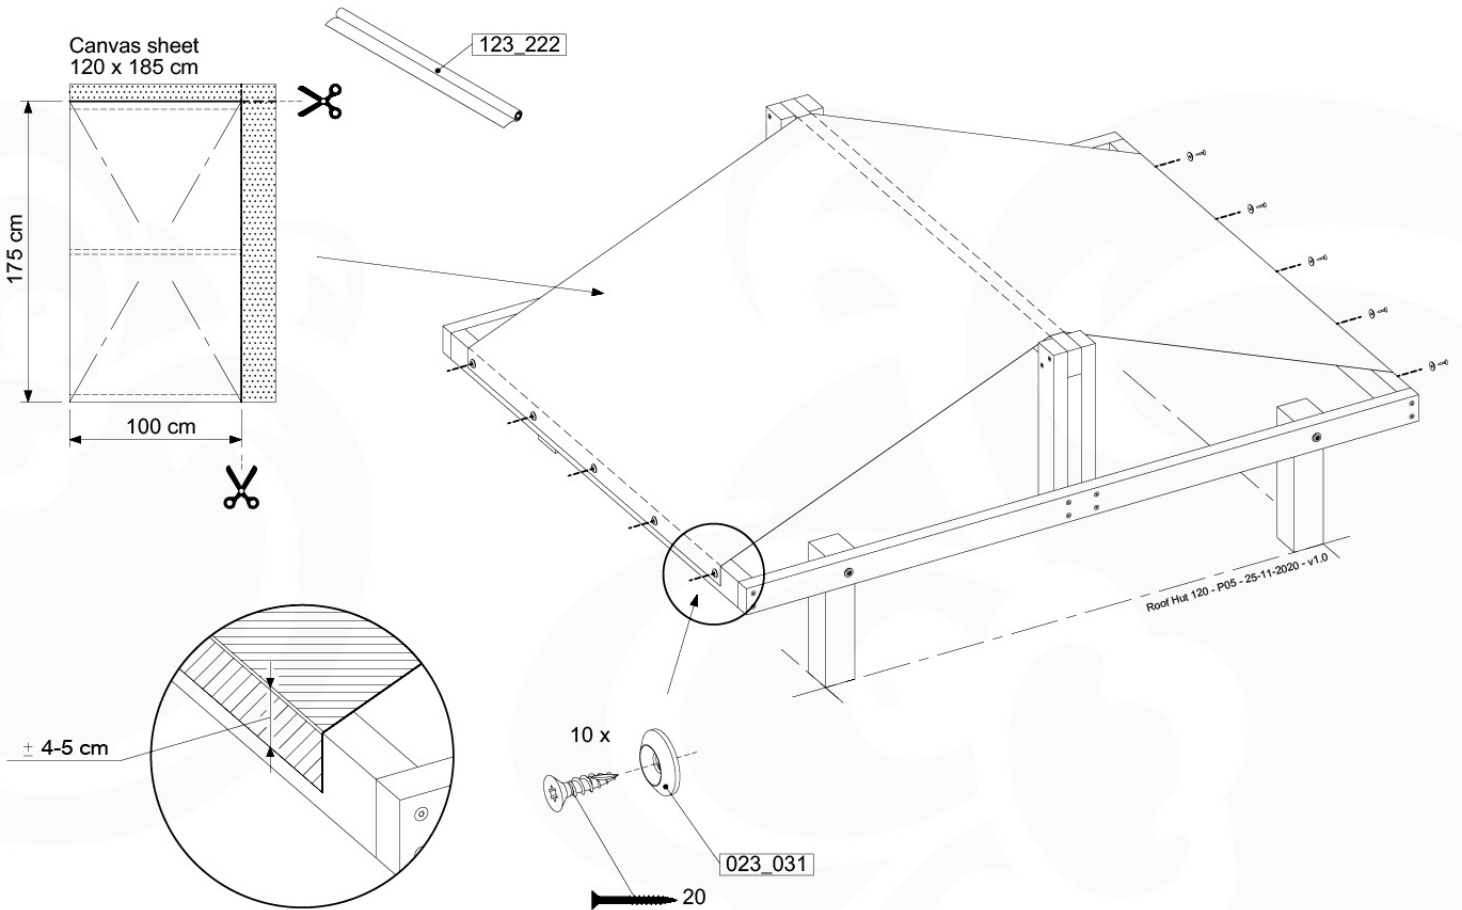

06-3

07 Ladder

LA12

	PartNo	PartName	QTY.
Hardware Pack	001_411	Stealth Screw 8x60	2
	001_417	Stealth Screw 8x80	1
	002_220	Gap Point Screw T25 - 5x45	22
	002_223	Gap Point Screw T25 - 5x80	9
Other	005_03x	Ladder Rung Y/B/G/R	3
	022_835	Rung Cap	6
	120_102	Handgrip set (complete 2x)	1
Timber	C70	Beam 700 mm	1
	C114	Beam 1140 mm	1
	C130	Beam 1300 mm	2
	D65	Board 650 mm	3