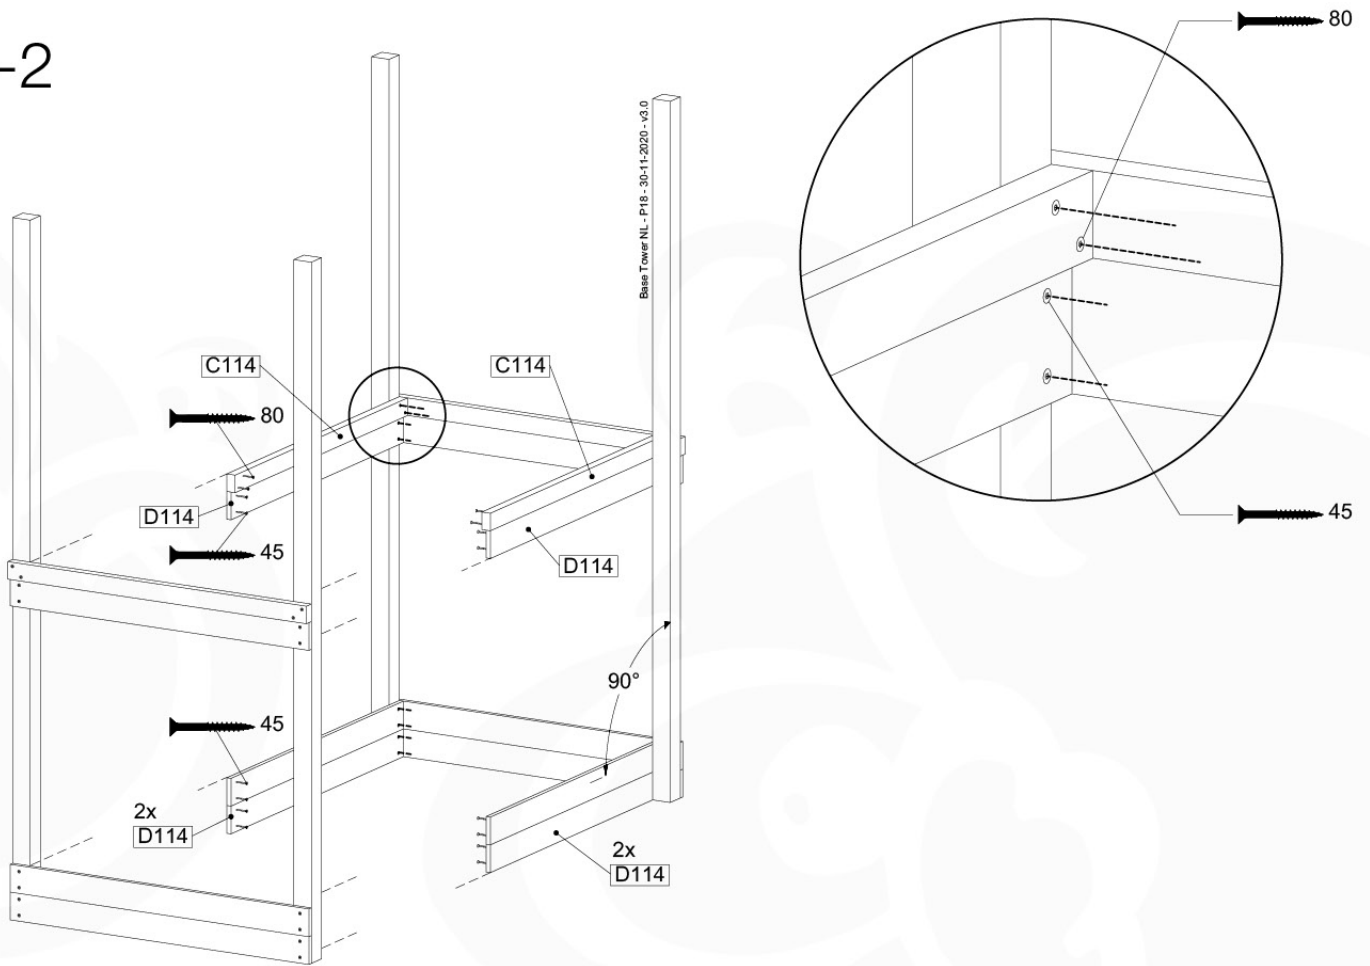

Foundation Plan - P06 - 27-11-2020 - v3

04 Base Tower

BT11

	PartNo	PartName	QTY.
Hardware Pack	001_406	Stealth Screw 8x45	10
	002_220	Gap Point Screw T25 - 5x45	118
	002_223	Gap Point Screw T25 - 5x80	20
Other	007_001	Ground-anchor	2
Hardware Pack	022_31x	bpc-base version 3	8
	022_84x	bpc cover	8
Timber	A240	Post 70x70 L2400	4
	C114	Beam 1140 mm	5
	D100	Board 1000 mm	11-14
	D114	Board 1140 mm	12

Base Tower NL - P06 - BT11 - 30-11-2020 - v3.0

04-1

04-2

04-3

04-4

05 Balustrade (2x)

BL04

	PartNo	PartName	QTY.
Hardware Pack	002_220	Gap Point Screw T25 - 5x45	24
	002_223	Gap Point Screw T25 - 5x80	4
Timber	C114	Beam 1140 mm	1
	D65	Board 650 mm	6