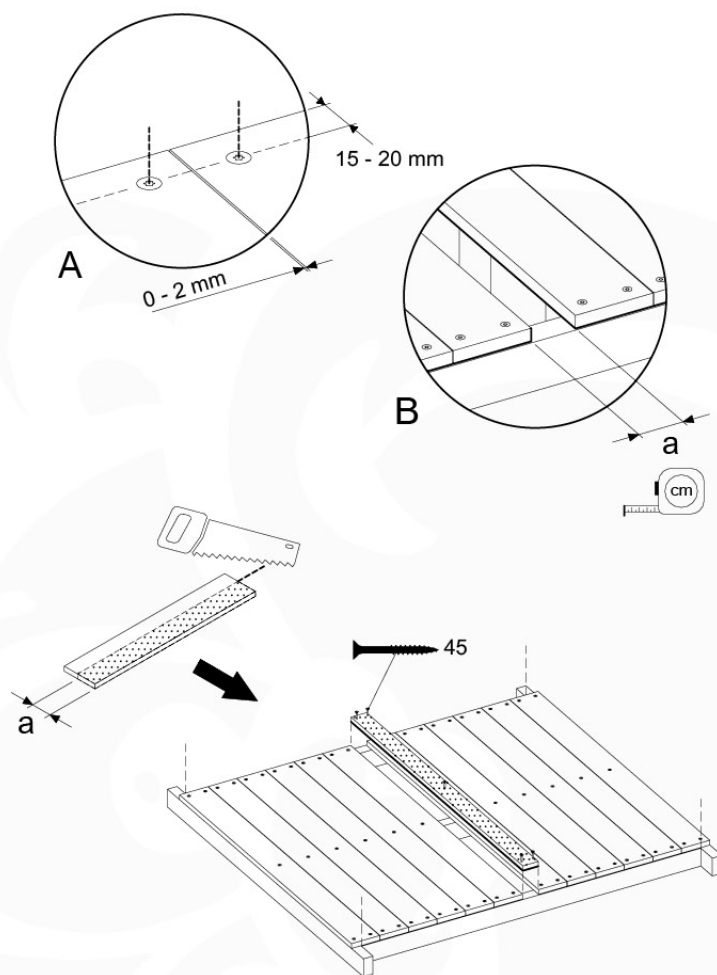

Foundation Plan - P06 - 27-11-2020 - v3

04 Base Tower

BT11

	PartNo	PartName	QTY.
Hardware Pack	001_406	Stealth Screw 8x45	10
	002_220	Gap Point Screw T25 - 5x45	118
	002_223	Gap Point Screw T25 - 5x80	20
Other	007_001	Ground-anchor	2
Hardware Pack	022_31x	bpc-base version 3	8
	022_84x	bpc cover	8
Timber	A240	Post 70x70 L2400	4
	C114	Beam 1140 mm	5
	D100	Board 1000 mm	11-14
	D114	Board 1140 mm	12

Base Tower NL - P06 - BT11 - 30-11-2020 - v3.0

04-1

04-2

04-3

04-4

05 Balustrade (2x)

BL04

	PartNo	PartName	QTY.
Hardware Pack	002_220	Gap Point Screw T25 - 5x45	24
	002_223	Gap Point Screw T25 - 5x80	4
Timber	C114	Beam 1140 mm	1
	D65	Board 650 mm	6