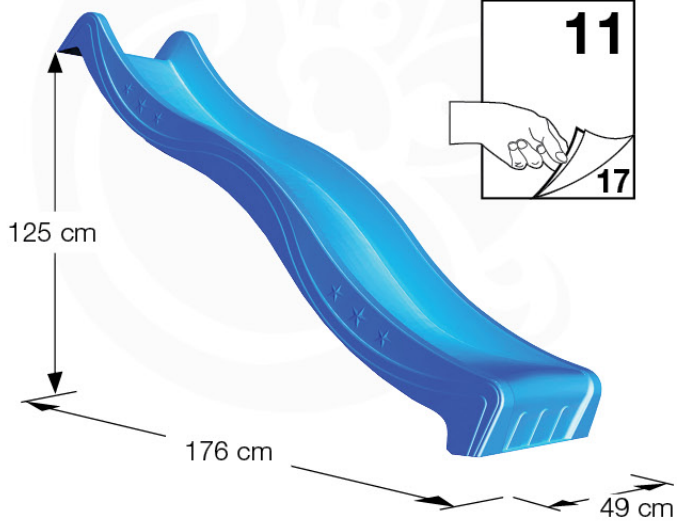

10 Add-on

Wavy Star Slide XL

- 324_100 Yellow
- 324_200 Blue
- 324_300 Green
- 324_400 Red
- 324_500 Fuchsia
- 324_600 Dark Green

Fireman's Pole

201_275