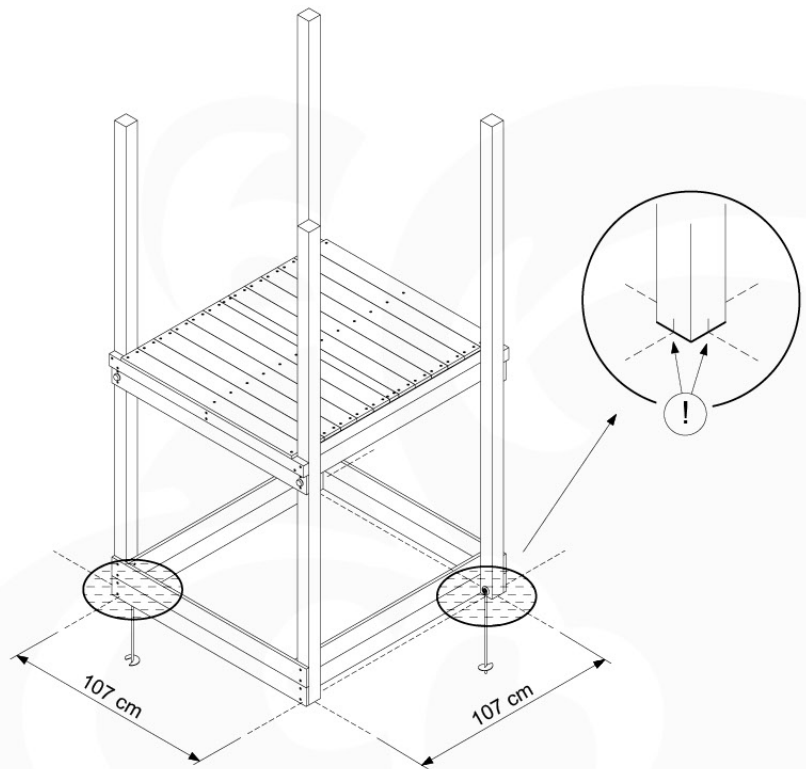

Foundation Plan - P07 - 27-11-2020 - v3