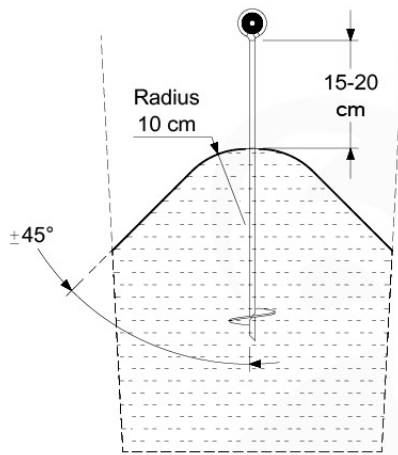

Parts:
Hardware Package Tower →

Ground Anchors 120 - P02 - 27-11-2020 - v1

09-1

09-2

40 L / 80 kg

24h

10 Add-on

Wavy Star Slide XL