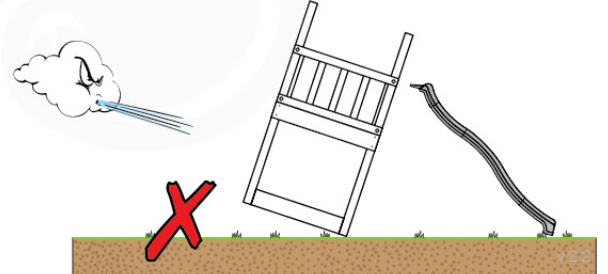

02 Safe Playground

02-1

02-2

02-3

02-4

02-5