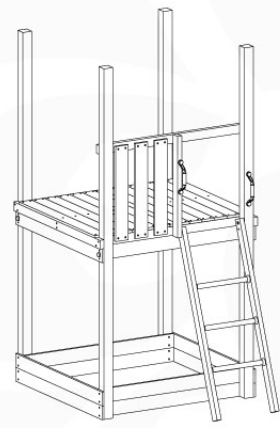

Ladder 120 X Balkenlade - P03 UR - 30-11-2020 - v1.0

07-1

07-2

07-3

07-4

07-5

08 Swing Frame / Climb Frame

09

+

09

1-Swing frame / 2-Swing frame
457_101
457_102

+

09

1-Climb frame / 2-Climb frame
457_105
457_106

09 Ground Anchors

GA05