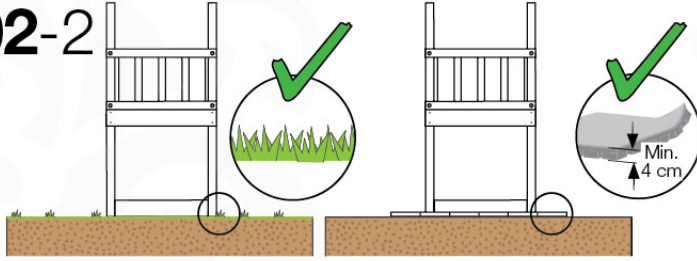

02 Safe Playground

02-1

02-2

02-3

02-4

02-5